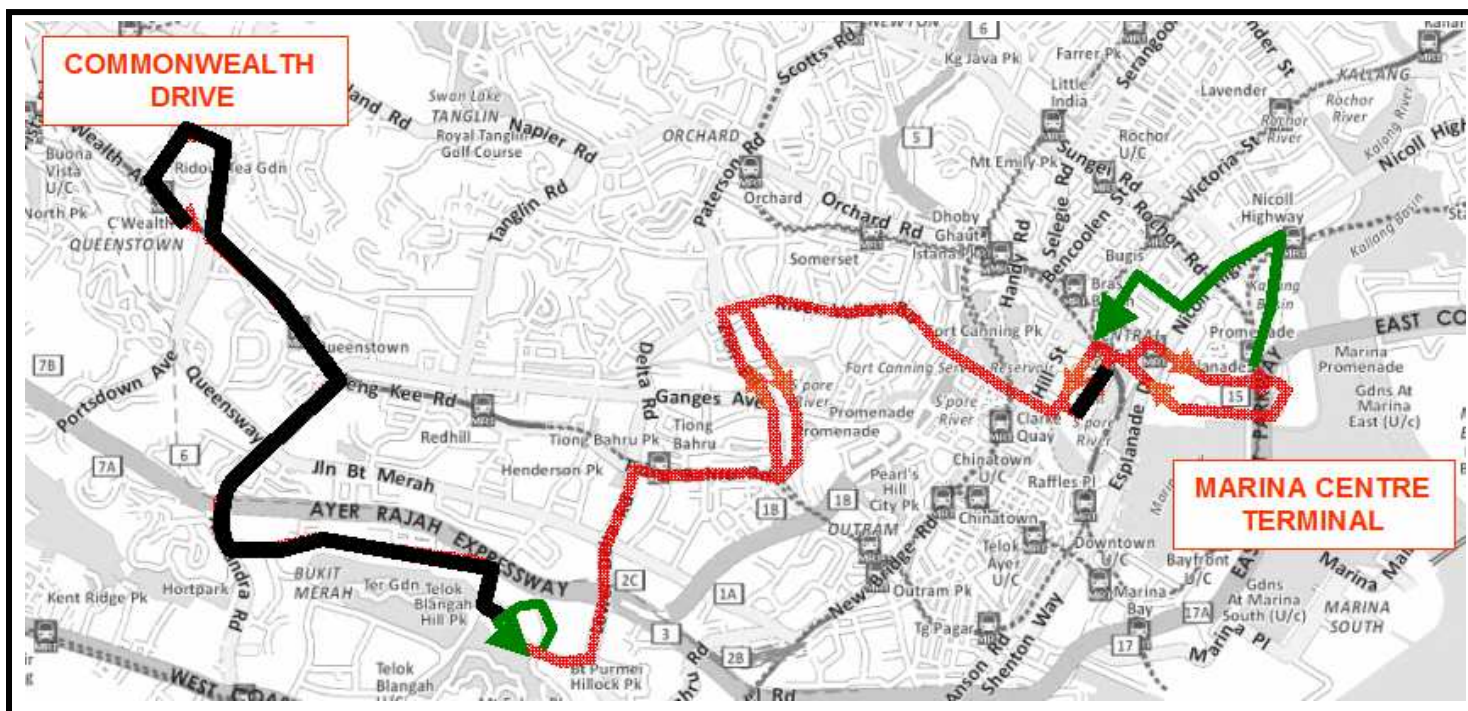

TOWARDS MARINA CENTRE

ROAD NAME	BUS-STOP CODE	BUS-STOP DESCRIPTION
COMMONWEALTH AVE	11169	C'WEALTH STN
COMMONWEALTH AVE	11159	AFT CH OF OUR SAVIOUR
COMMONWEALTH AVE	11149	QUEENSTOWN STN
ALEXANDRA RD	11539	LEA HIN HARDWARE FTY
ALEXANDRA RD	11529	BEF IKEA IND BLDG
ALEXANDRA RD	11519	OPP QUEENSWAY SHOP CTR
DEPOT RD	14369	THE INTERLACE
DEPOT RD	14219	OPP BLK 114
DEPOT RD	14209	AFT HEWLETT PACKARD
DEPOT RD	14199	BLK 118
HENDERSON RD	14249	BLK 1
PARLIAMENT PL	02181	SUPREME CT

FIRST CALLING BUS-STOP AFTER DIVERSION

ROAD NAME	BUS-STOP CODE	BUS-STOP DESCRIPTION
TELOK BLANGAH WAY	14279	BLK 25
RAFFLES BVLD	02089	PAN PACIFIC HOTEL

LAST CALLING BUS-STOP BEFORE DIVERSION

ROAD NAME	BUS-STOP CODE	BUS-STOP DESCRIPTION
RIVER VALLEY RD	04211	CLARKE QUAY
TELOK BLANGAH WAY	14291	BLK 27
RIVER VALLEY RD	04219	OPP CLARKE QUAY

Legend

- Normal Route – —
- Diverted Route – —
- Road Closure –

We apologise for any inconvenience caused.